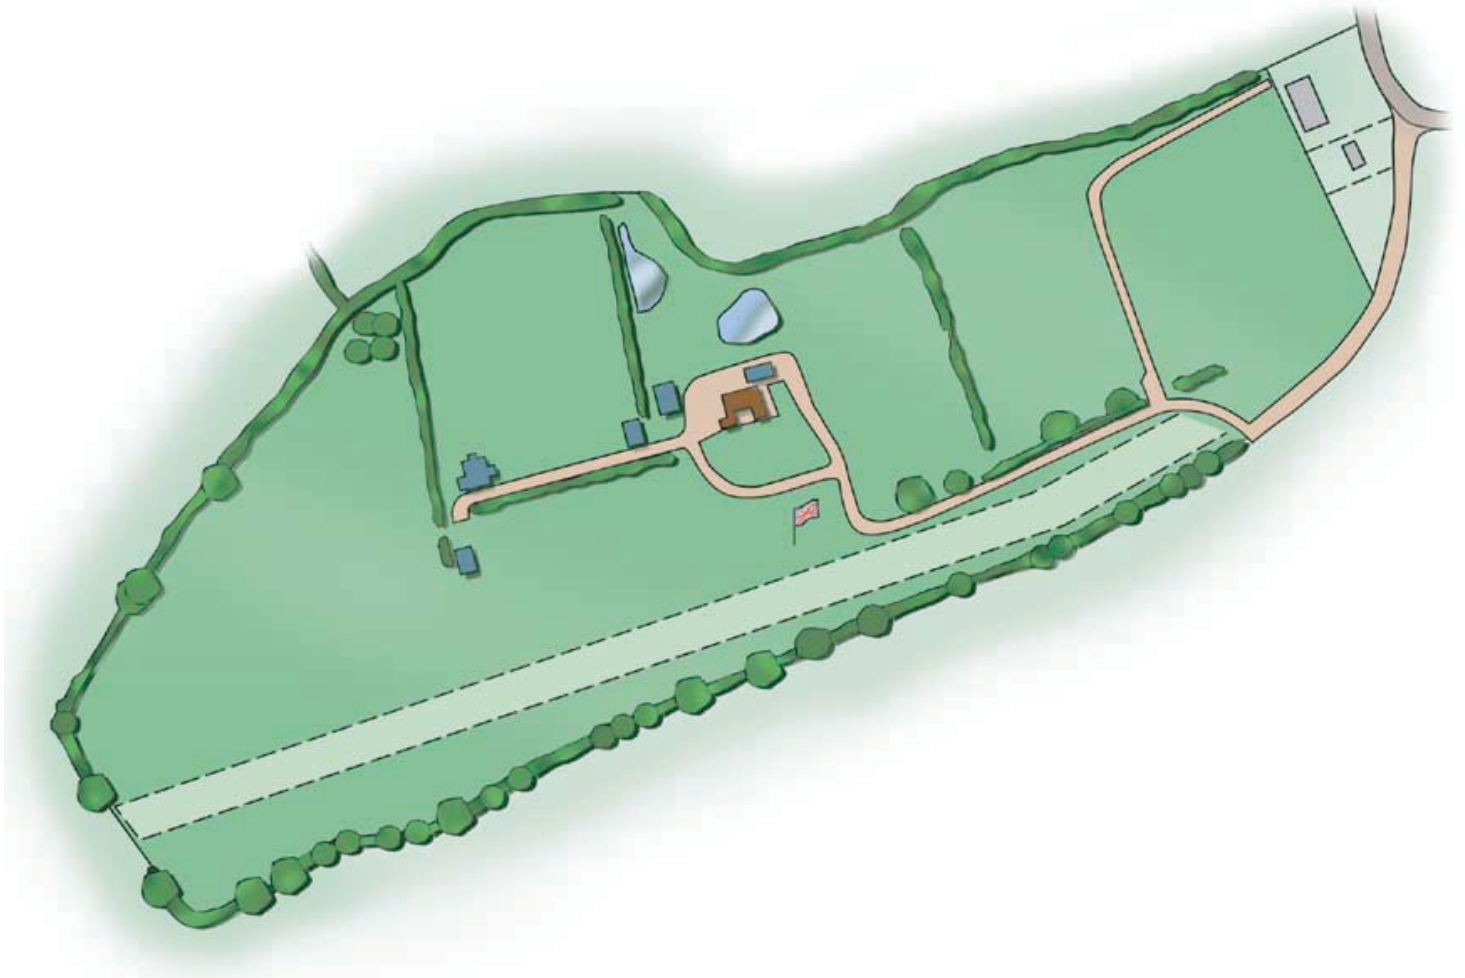

# Baxterley Airfield Guide

The Airfield - Location N52°34.000 W001°36.600. Elevation 450 feet AMSL

## Runways - Grass Surface

07 : 600 Metres.

25 : 450 Metres plus 150 Metres Starter  
dogleg extension.

## Parking

Aircraft Parking outside Control Caravan.  
On event days please obey marshalls.

## Remarks / Warnings

Birmingham CTR 500 Metres from end of  
Runway 25.

Please avoid overflying local dwellings.

PPR Before Flying in Required.

Further requirements may apply on  
event days.

Charity Farm